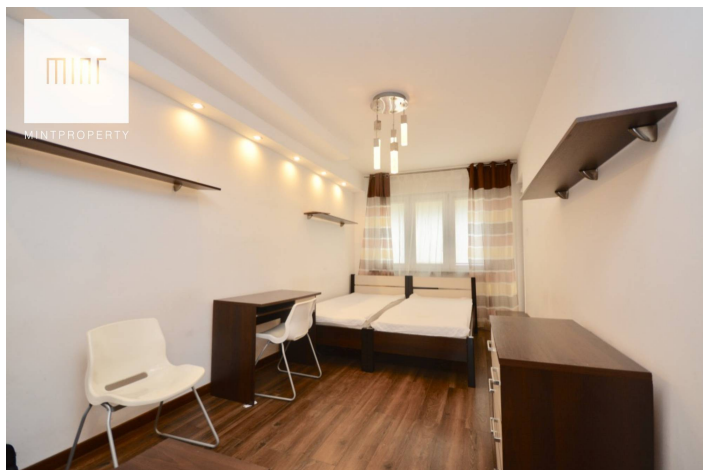

Flat Centrum 76m2 Rzeszów

Price
2 500 zł
33 zł/m²

 **RZESZÓW**
ul. Pułaskiego

Size	Rooms	Bedrooms	Bathrooms	Floor
76.00 m ²	4	4	2	0

Dodatkowe udogodnienia:

-  Garden
-  Lift
-  Parking

Mint Property is pleased to present a flat for rent located in the center of Rzeszów, at Pułaskiego Street in a closed housing estate.

The property with an area of **76 m²** located on the ground floor of a tower block, consists of four separate rooms, kitchen, bathroom, toilet, garden

The property's car is located very close to the city center, surrounded by residential, commercial and service premises.