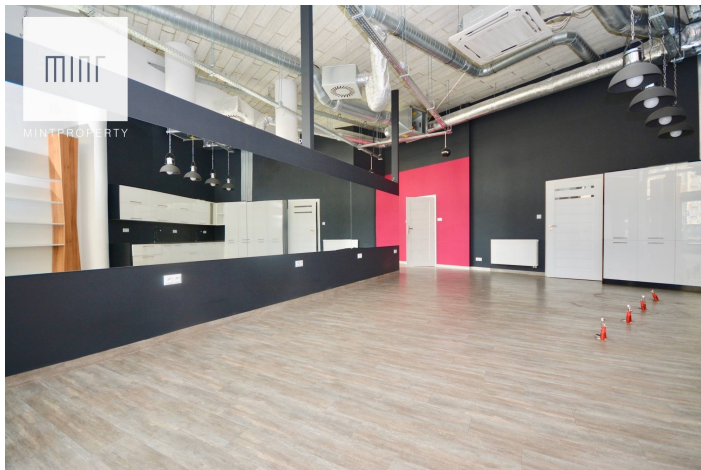

Local for rent in the center of Rzeszów!

Price
7 980 zł
60 zł/m²

RZESZÓW
Rejtana

Mint Property is pleased to present a place to let in the heart of Rzeszów. The property is located on the ground floor and has a usable area of **133 m²**.

Commercial and commercial premises. Due to the best location in Rzeszów, the tenant gains easy access to clients.

The property is equipped with double power supply, air conditioning, ventilation and many other things that give us the opportunity to conduct our business with even very strict requirements.

The furniture visible in the main part is not included in the rental price.

The cost of renting the flat: 7980 PLN netto + VAT

Costs related to the use of the premises:

- operating costs in the amount of **2.80 PLN netto / m²**,
- electricity, water, power, heating payable according to the numbers indicated

In addition, it is possible to rent a space in the underground garage for 250 PLN netto of tax

Agent running the offer: Piotr Kozub

We invite you to cooperate with our office!

Dane agenta:

Piotr Kozub

533315310

piotr.kozub@mintproperty.pl

Size	Rooms	Bedrooms	Bathrooms	Floor
133.00 m²	3	0	0	0

Dodatkowe udogodnienia:

- Air conditioning
- Parking