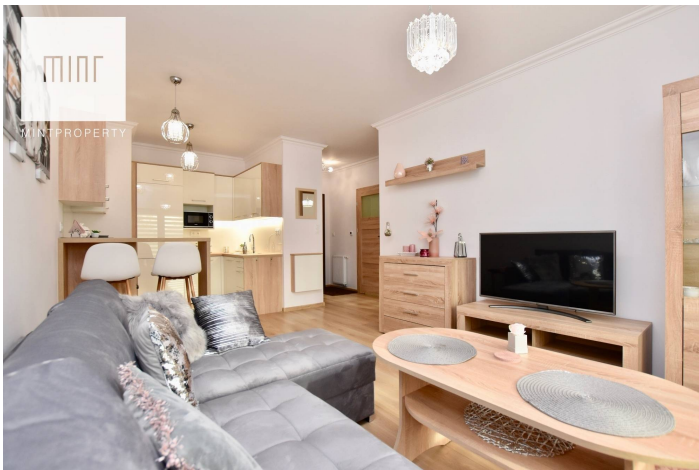

New apartment for rent-Dzielnica Parkowa!

Price
1 500 zł
40 zł/m²

 **RZESZÓW**
Paderewskiego

Size	Rooms	Bedrooms	Bathrooms	Floor
37.16 m ²	2	1	1	1

Dodatkowe udogodnienia:

-  Lift
-  Balcony
-  Parking

Mint Property is pleased to present you a new, uninhabited apartment at Paderewskiego Street - investment in Parkowa District in Rzeszów.

The property with an area of 37.16 m² is located on the 1st floor with a view of the park. The apartment consists of a living room with kitchenette, independent bedroom, bathroom and hallway. The apartment includes a storage room with an area of 2.17 m², a balcony with an area of 4.75 m² and a parking space in the underground garage. Heating and water from the MPEC network. Sunlit flat from the east.