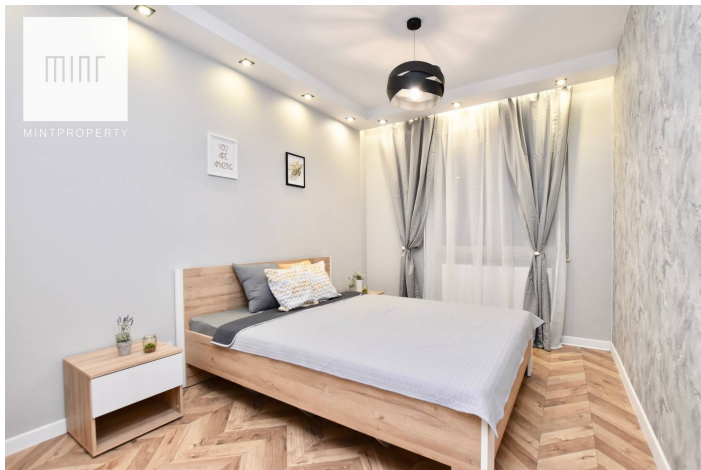

Apartment for rent in the SkyRes building!

Price
1 700 zł
38 zł/m²

Mint Property is pleased to present a comfortable apartment for rent on Lubelska St. located in one of the most modern apartment buildings in Rzeszów in the SkyRes building.

The flat is located on the 4th floor in a 12-storey apartment building. The 45.12 m² apartment consists of a separate living room, separate kitchen, bedroom, bathroom with toilet, wardrobe and hall. The apartment includes a balcony with an area of about 10 m². District heating.

Nidgy flat, uninhabited, furnished and equipped, finished with the highest quality materials, ready for rent immediately!

Around the full infrastructure shops: Lidl, Biedronka, bus stops, clinics, retail and service outlets. The proximity of public transport and a convenient location provides efficient access to the center of Rzeszów.

Fees related to the property are a rent of 350 PLN plus electricity only!

Rental price: 1 700 PLN negotiable!

We invite you to cooperate with our office!

Agent running the offer: Adrian Chabko

Dane agenta:
Adrian Chabko

790309909

adrian.chabko@mintproperty.pl

Size	Rooms	Bedrooms	Bathrooms	Floor
45.12 m²	2	1	1	4

Dodatkowe udogodnienia:

- Lift
- Balcony