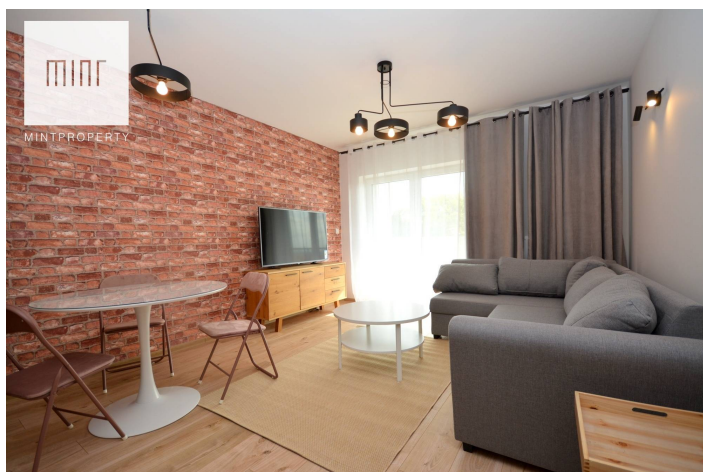

Price
1 800 zł
43 zł/m²

 **RZESZÓW**
Paderewskiego

MINT Property has to present apartment at Paderewskiego street, investment Parkowa District in Rzeszów.

The property with an area of 42 m² is located on the sixth floor with a panoramic view of the city, consists of a living room with kitchenette, independent bedroom, bathroom and hall. The apartment includes a balcony and a parking space in the underground garage. Heating and water from the MPEC network, sunny apartment from the west. The flat is fully furnished and equipped with all appliances and accessories for everyday life, including dishwasher, TV, oven, washing machine