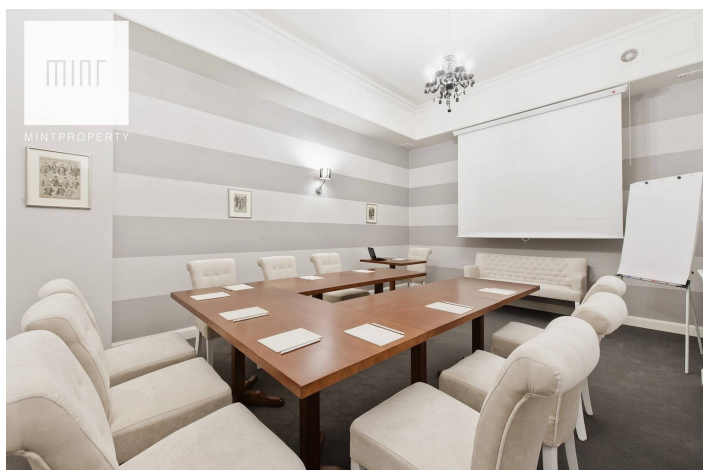

Gastronomy for rent

Price
3 500 zł
27 zł/m²

Mint Property Real Estate Agency is pleased to present you the premises for rent in the heart of Rzeszów. The restaurant is located on the -1 level (in suterynach) of a tenement house and measures 130 m²

The restaurant is ideal for people running a catering activity. Due to the best location in Rzeszów, the tenant gains easy access to customers.

The restaurant is fully equipped and adapted to run a gastronomic activity - the restaurant is still functioning and it is possible to take over orders.

The price is PLN 3 500, utilities (electricity, heating, water)

In the case of renting a flat with kitchen equipment, PLN 5,000 must be added to the price

Dane agenta:

Mateusz Piziurny

533325225

mateusz@mintproperty.pl

Size	Rooms	Bedrooms	Bathrooms	Floor
130.00 m²	0	0	0	-1

Dodatkowe udogodnienia:

Air conditioning