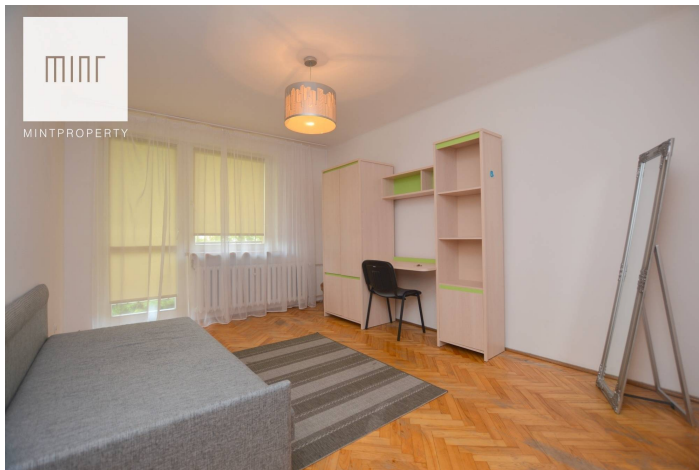

Price
849 000 zł
4 245 zł/m²

MINT Property real estate agency presents you with a terraced house with 4 floors and measuring almost 250 sq m. The property is located near the center of Rzeszów on a quiet housing estate of single-family houses and low terraced houses. (Mieszka I estate, the border of Pobitna and Nowe Miasto)

The real estate built with the traditional method, with the surface area of 200m² consists of:

Storey 0 (ground floor) constituting a separate studio flat:

- a bedroom with a kitchenette
- bathroom

Storey 1:

- 4 independent rooms,
- a kitchenette
- bathroom with toilet
- balcony

Storey 2:

- 4 independent rooms,
- a kitchenette
- bathroom with toilet
- balcony

Storey 3:

- -2 separate rooms,
- a kitchenette
- bathroom with toilet
- a large covered terrace

Around the full service and commercial infrastructure, school, kindergarten, nurseries, bus stops, easy access to the road no. 94 and highways. Easy access to the University of Rzeszów and the Millennium Hall Shopping Center. The necessary utilities have been supplied to the property: water, city sewerage, electricity, gas, internet and TV.

Real estate price PLN 849.000!

We invite you to cooperate with our office!

RZESZÓW
Południowa

Size	Rooms	Bedrooms	Bathrooms
200.00 m²	11	11	4

Dodatkowe udogodnienia:

- Garden
- Animals accepted
- Balcony
- Parking