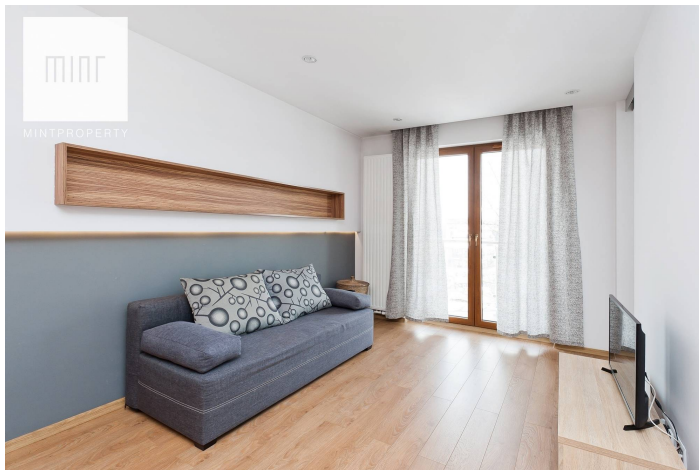

One-bedroom apartment in Wislane Tarasy development

Price
3 300 zł
75 zł/m²

Available from April 1, 2025!

MINT PROPERTY offers comfortable apartment in new building.

Apartment (44 m²) on 4th floor consists of:

- living room with well equipped kitchen annex
- bedroom
- bathroom with shower
- balcony

Apartment is completely new and modernly equipped. Located on quite and monitored housing project in Grzegórzki district near Wisła river. Very good localization. 5 minutes to tram and bus stops. Quick connections to the center.

Price: **3 300 PLN + 590 PLN + electricity 200 PLN**

One-time commission for the real estate office.

Dane agenta:

Justyna Wilk

793670635

justyna.wilk@mintproperty.pl

KRAKÓW
ul. Grzegórzecka

Size	Rooms	Bedrooms	Bathrooms	Floor
44.00 m²	2	1	1	4

Dodatkowe udogodnienia:

- Lift
- Balcony
- Parking
- Security