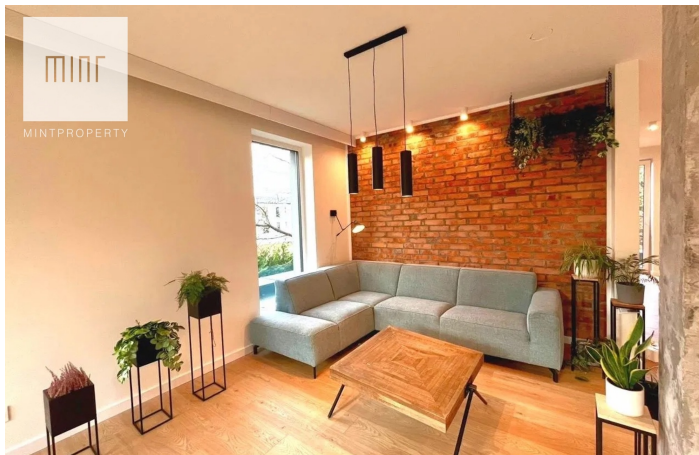

-on the first floor:

- (1) living room with kitchenette (40.00 m2);
- (2) room - master bedroom (14,00 m2);
- (3) bathroom with shower (5.00 m2);
- (4) hallway (6.00 m2);

- on the second floor:

- (5) bathroom with bathtub (5.00 m2);
- (6) room I - bedroom (8,50 m2);
- (7) room II - bedroom (11,00 m2);
- (8) room III - bedroom / office / study (9.00 m2);
- (9) room IV - guest room / recreation room / second living room (13.00 m2);
- (10) laundry room (3.00 m2);
- (11) hallway (8.00 m2).

Flat freshly finished (first tenant), furnished and ready to move in with some rooms left to be adapted to the needs of the future tenant. All rooms on the first floor are furnished (kitchen equipped with appliances, in the kitchen induction hob, electric oven, dishwasher, fridge with freezer, extractor hood, microwave, built-in coffee machine). There is a washing machine in the laundry utility room. The rooms on the second floor are left for adaptation.

The flat is located in an intimate, newly built building (only four flats) with its own green area. Underfloor heating throughout the house (including in the shower). The building is energy efficient - low heating costs due to the heat pump. Mechanical ventilation, with heat recovery.

Internal parking on the plot.

Lokalizacja:

The building is located in a residential part of Wola Justowska, in close proximity to the centre of Wola Justowska - and around

Dane agenta:

Mateusz Żyła

KRAKÓW
Królowej Jadwigi

Size	Rooms	Bedrooms	Bathrooms	Floor
135.00 m²	6	5	2	1

Dodatkowe udogodnienia:

- Animals accepted
- Parking