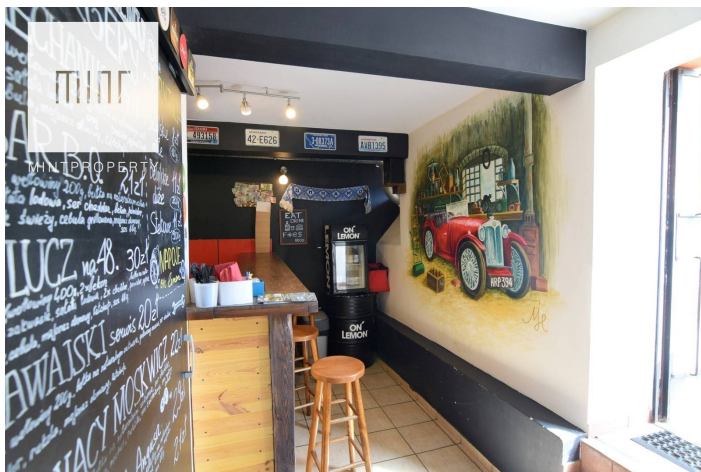

Working gastronomic local for rent!

Price

1 000 zł

40 zł/m²

KRAKÓW
Gramatyka

Size	Rooms	Bedrooms	Bathrooms	Floor
25.00 m ²	2	0	0	Parter

Mint Property is pleased to present. Local commercial for rent in a great location.

LOCATION: The restaurant is located in the vicinity of the AGH Student Housing Estate, in the Krowdrza district.

An ideal location in the city center, convenient access both in public transport and by car.

PLAN: Local area of 25 m2, located on one level, consisting of:

- gastronomic part
- toilets

EQUIPMENT: Locally available solutions, adapted to catering activities. The restaurant is equipped with all necessary installations and equipment.