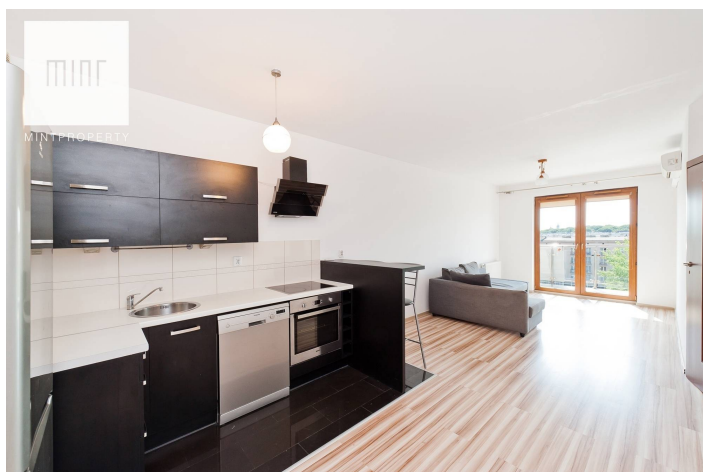

Price
440 000 zł
9 778 zł/m²

KRAKÓW
Grzegorzeczka

Size	Rooms	Bedrooms	Bathrooms	Floor
45.00 m²	2	1	1	6

Dodatkowe udogodnienia:

- Lift
- Balcony
- Security

Mint Property presents a flat for sale located in new building in Vistula Terraces.

The flat measures 45 m2 and is located on the 6th floor of the building with an elevator.

The flat consists of:

living room, with a balcony,

kitchen annex,

bedroom,

bathroom with a bath,

hall.

The flat is bright and air-conditioned, with a view to Vistula River and Wawel Castle.

Vistula Terraces is a large, modern development located near Rondo Grzegorzeczkie, which guarantees quick access to public transport. Near shopping center Galeria Kazimierz. There is possibility of parking near the building.

Sale price - 440 000 PLN

Please contact us to arrange the viewing!

Dane agenta:

Mint_Archiwum Mint_Archiwum

mint_archiwum@mintproperty.pl