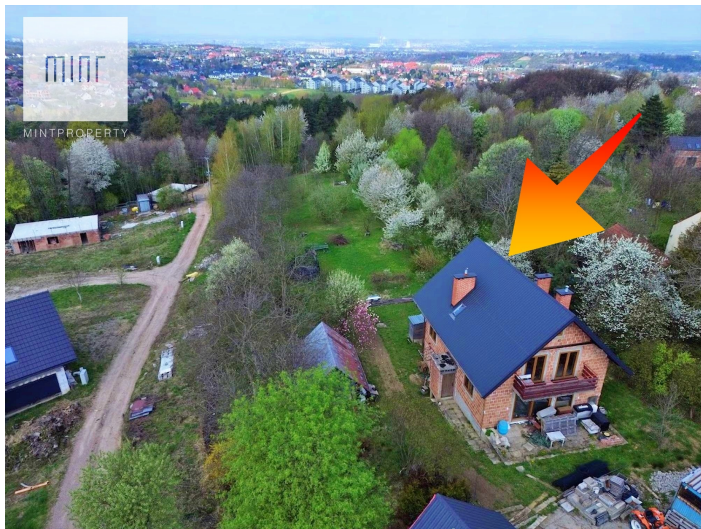

Investment plot with a house in Siercza.

Price
1 999 900 PLN
385 PLN/m²

Size
5200.00 m²

Mint Property is pleased to present a building plot for sale with a single-family home located in Siercza, in the Wieliczka commune, just outside Wieliczka and with easy access to Krakow.

The plot has a total area of 5,200 m² (52 ares) and is entirely zoned for residential development.

The plot is covered by the local development plan for single-family housing.

The plot includes a 116 m² house requiring finishing. The shell is closed, and a second, smaller house is practically ready for move-in.

The plot has utilities.

Lokalizacja:

The property is located in the picturesque village of Siercza, just a 10-minute drive from Wieliczka. Nearby are forests, green areas, and the "Grabówki" ecological site.

Quiet and peaceful neighborhood - the plot is located on a main road.

An ideal location for living or development - a primary school, supermarket, and bus stop are nearby.

Cena:

The property price is PLN 1,999,900 gross.