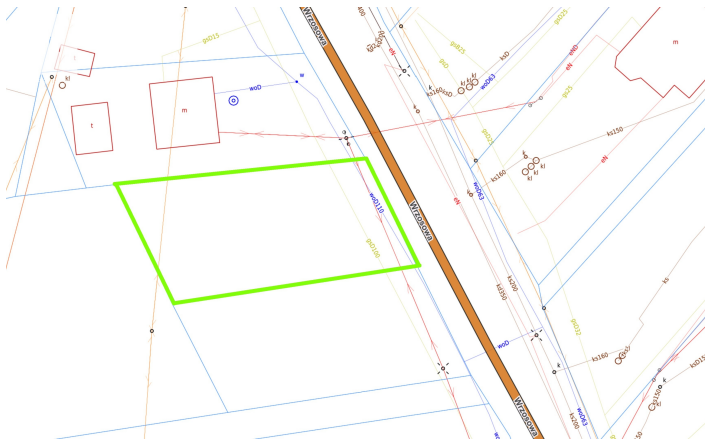

plot located just 20 min away from Cracow

Price
395 000 zł
494 zł/m²

MINT Property presents a construction plot for sale with an area of 8 ares located in Wrząsowice. The plot is located in a quiet area, among single-family houses. Asphalt road.

All utilities available on the plot: water, gas, electricity, sewerage.

Lokalizacja:

Wrząsowice is located 15 minutes by car from Rondo Matecznego. (9.5 km)

Cena:

Sale price: **395 000 PLN**

I invite you to a presentation of the property.

Dane agenta:

Dorota Kamińska

505452950

dorota@mintproperty.pl

KRAKÓW
Wrząsowice

Size
800.00 m²