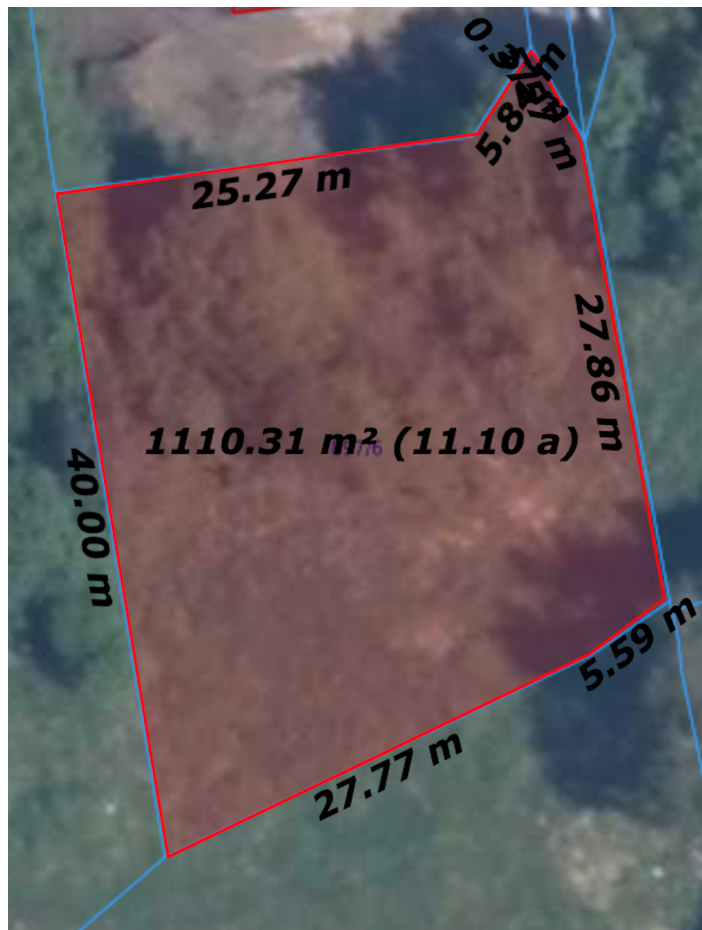

Building plot in Wieliczka

Price

414 400 zł

inf zł/m²

WIELICZKA
Sadowa

MINT Property is pleased to present you a plot of land, undeveloped, with an area of 11 ares, located near Sadowa Street in Wieliczka.

A plot with a shape similar to rectangular. Access via paved road (5 m wide). Utilities on the road, 10 m from the plot border.

Lokalizacja:

Single-family buildings in the immediate vicinity. There are shops, schools and kindergartens nearby. Public transport.