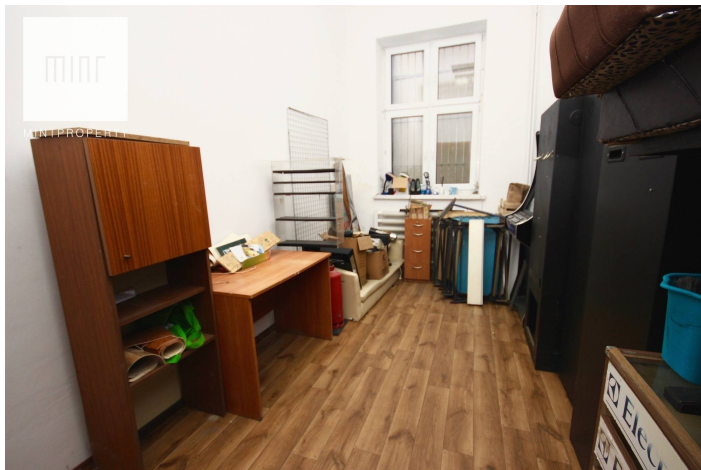

Local for rent - Dębica- Centrum

Price
700 zł
46 zł/m²

Office Mint Property presents you with **15.25 sq m** for rent with an additional public toilet.

Media billed proportionally by area.

Protected object.

The place is available immediately.

Rental price: 700 PLN / Net

Please contact our office

DĘBICA
Rzeszowska

Dane agenta:

Ewelina Pyrchla

782004056

ewelina.pyrchla@mintproperty.pl

Size	Rooms	Bedrooms	Bathrooms	Floor
15.25 m²	1	0	0	parter

Dodatkowe udogodnienia:

- Parking
- Security