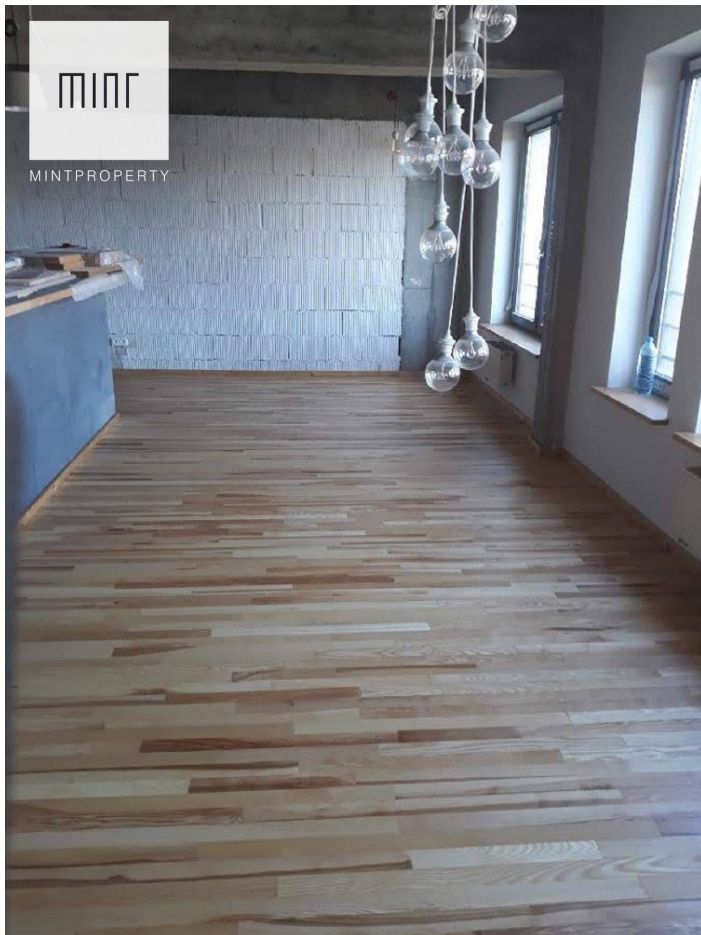

Premises for rent in the City of Dębica

Price
5 000 zł
28 zł/m²

Dodatkowe udogodnienia:

-  Lift
-  Air conditioning
-  Balcony
-  Parking

Size	Rooms	Bedrooms	Bathrooms	Floor
180.00 m ²	1	0	0	4

Dane agenta: