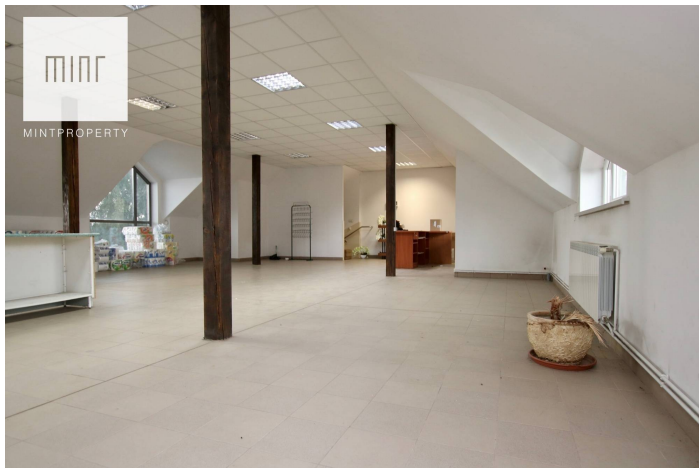

Commercial space 180 m2 for rent - Bobrowa

Price
1 000 zł
6 zł/m²

MINT Property real estate office presents for rent commercial premises (commercial - service and office) about a surface of about 180 m2 located on the first floor in a commercial building in Bobrowa near Dębica.

The restaurant consists of one large room (open space). Entrance to the premises through a shared main entrance, then a staircase. The restaurant is closed with an anti-burglary blind. Parking.

Rent: PLN 1000 net

Deposit: to be agreed

Fees: electricity (metering), central gas heating

BOBROWA
Bobrowa

Dane agenta:

Magdalena Kuźma

782004057

magdalena.kuzma@mintproperty.pl

Size	Rooms	Bedrooms	Bathrooms	Floor
180.00 m²	0	0	0	1

Dodatkowe udogodnienia:

Parking