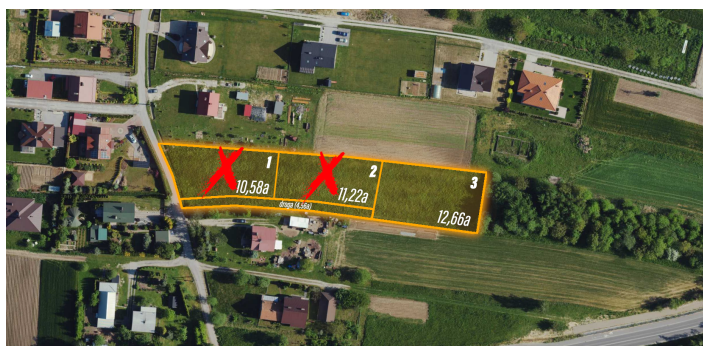

Price
127 000 zł
 inf zł/m²

Mint Property Real Estate Agency presents for sale a construction plot with an area of 0.1058 ha located in Ropczyce.

A rectangular plot, flat area, located directly next to a public road with an asphalt surface. Covered by the Local Development Plan for commercial and single-family development.

Utilities: electricity, gas, water, sewage on the plot next door.

There are two more plots for sale

- 2. plot with an area of 0.1122 ha, price PLN 123,000
- 3. plot with an area of 0.1266 ha, price: PLN 139,000
- road with an area of 0.045 ha, price PLN 14,000

Lokalizacja:

The property is located in an attractive part of Ropczyce, among a newly built estate of single-family houses. In close proximity to a school, kindergarten, railway station, shops and workplaces.

Distance to the center of Ropczyce 3 km, Dębica 13 km.

Cena:

Price: PLN 127,000

Dane agenta:

Agnieszka Róg

730598479

agnieszka.rog@mintproperty.pl

 **ROP CZYCE**
Słoneczna