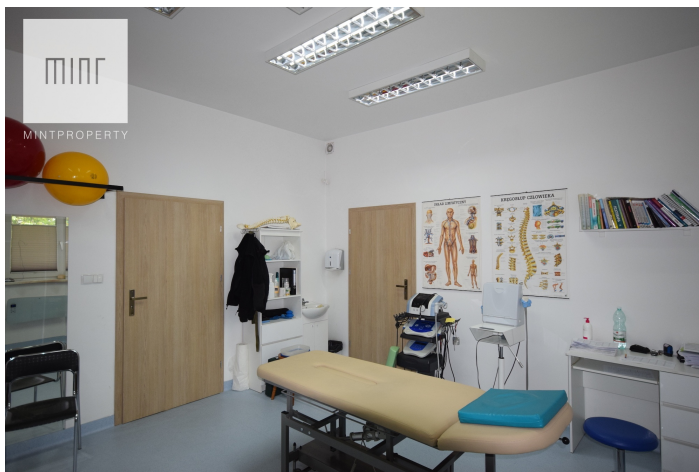

Wola Mielecka, commercial premises for medical ser

Price
1 500 zł
47 zł/m²

The Mint Property real estate office presents a commercial premises for rent with an area of 32 sq m, consisting of two rooms with dimensions of 20 sq m + 12 sq m, located in Wola Mielecka. In the 12m2 room there are two walls (shown in the pictures), this room can be freely modified to meet your needs.

The premises is located on the ground floor of a newly built one-story building, it has access to a toilet with a shower adapted for the disabled and a kitchenette shared with the neighboring tenant.

In the room in the pictures there is an assortment for rehabilitation, it will be cleared before the possible rental of the premises, or it is also possible to buy the equipment from the owner.

The building has a private car park and guest lounges with seating.

Lokalizacja:

The property is located on the outskirts of Mielec in Wola Mielecka, among single-family buildings. The distance to the city center is approx. 4 km.

Cena:

Price: 1500 PLN gross

No additional costs! The rental price includes a fee for utilities and the use of common areas.

Please feel free to contact our office.

Dane agenta:

Kacper Paszkowski

782004053

kacper.paszkowski@mintproperty.pl

WOLA MIELECKA
Wola Mielecka

Size	Rooms	Bedrooms	Bathrooms	Floor
32.00 m²	1	0	0	parter

Dodatkowe udogodnienia:

Air conditioning