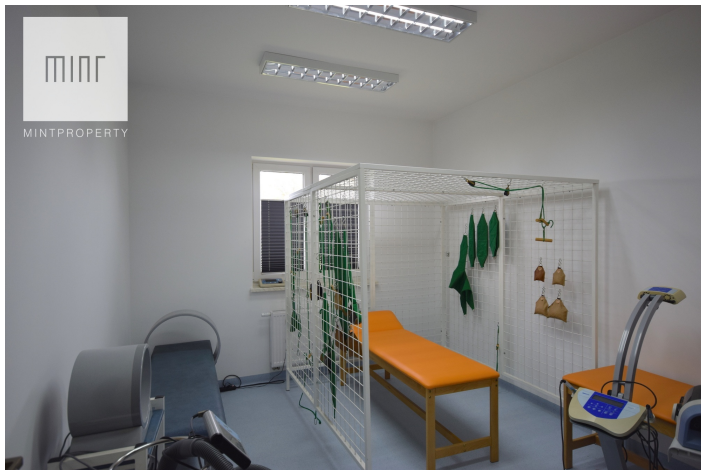

Wola Mielecka, commercial premises for medical ser

Price
1 000 zł
63 zł/m²

 **WOLA MIELECKA**
Wola Mielecka

Size	Rooms	Bedrooms	Bathrooms	Floor
16.00 m ²	1	0	0	parter

Dodatkowe udogodnienia:

-  Air conditioning
-  Parking

Mint Property presents commercial premises for rent with an area of 16 sqm located in Wola Mielecka.

The premises is located on the ground floor of a newly built one-story building, it has access to a toilet with a shower adapted for the disabled and a kitchenette shared with the neighboring tenant.

In the room in the pictures there is an assortment for rehabilitation, it will be cleared before the possible rental of the premises, or it is also possible to buy the equipment from the owner.

The building has a private car park and guest lounges with seating.